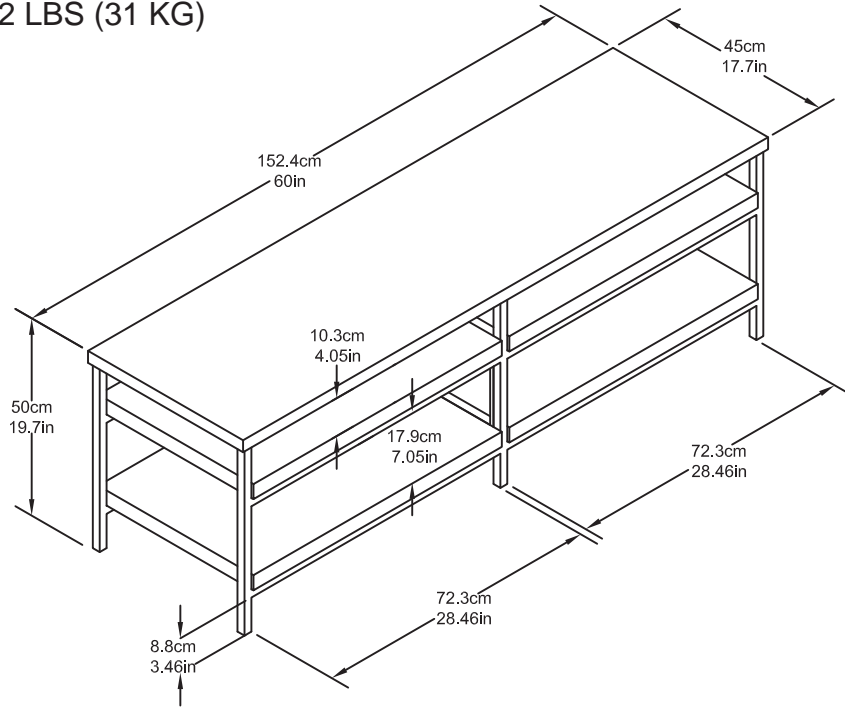

Elmwood Industrial TV Stand

Model Number: 1763096PCOM
Finish: Sonoma Oak

OVERALL PRODUCT SIZE(in inches)

TV STAND: 60.0" (W)* 17.7" (D)* 19.7" (H)

UNIT WEIGHT: 68.2 LBS (31 KG)

MAXIMUM WEIGHT CAPACITIES